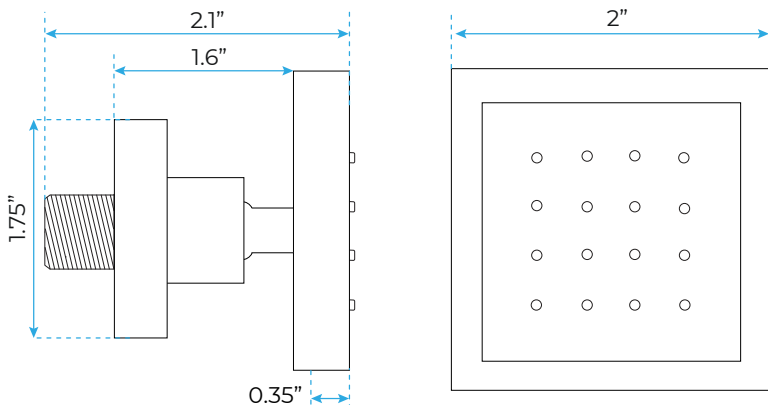

BRUSHED GOLD PHONE CONTROLLED THERMOSTATIC RECESSED CEILING MOUNT LED MUSICAL RAINFALL SHOWER SYSTEM JETTED BODY SPRAYS WITH HAND SHOWER SPECIFICATIONS

Shower Head

Shower Head 3 Functions: Waterfall, Rainfall & Mist
 Shower head size: 20 x 20 inch
 Each function run all together and separately
 Music and LED light work by electronic
 All Metal Material: Solid Brass; Stainless Steel (top showerhead, hose)
 Shower Head Mounting: Flush on ceiling
 Hand Spray Hose: 59 inch
 Water flow: 2.5 GPM ~ 5.5 GPM
 Water pressure: 0.3 MPA ~ 1 MPA
 Water pipe lines: 3/4 inch water pipes for the hot and cold water mixer inlet, the others are 1/2 inch

Product shown is only for installation display purpose

304 Stainless Steel

Water Pressure: 0.3-0.5MPA
 Shower Flow Rate: 9-25L/min

All dimensions and specifications are nominal and may vary. Use actual products for accuracy in critical situations.

Shower Mixer

Product shown is only for installation display purpose

Shower Mixer Connections

Unit: mm

Cold water Hot water Mixer water

Hand Shower

Body Jet

Thread Interface Size: G 1/2 Inch
 Type: Fixed Rotatable Type
 Installation Type: Wall Mounted
 Material: Brass
 Feature: Can rotate 360 degrees
 Flow Rate: 1.5 GPM / 5.7 LPM (each Bodyspray)