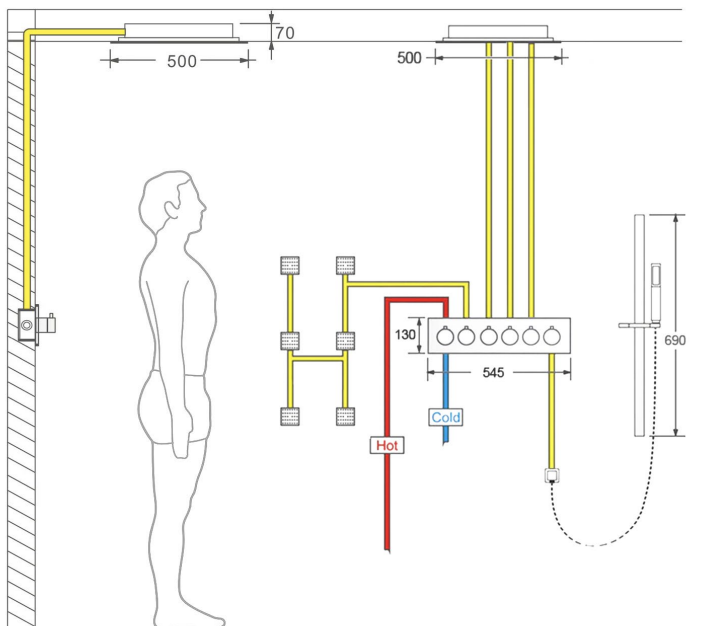

BRUSHED GOLD PHONE CONTROLLED THERMOSTATIC RECESSED CEILING MOUNT LED MUSICAL RAINFALL SHOWER SYSTEM JETTED BODY SPRAYS WITH HAND SHOWER SPECIFICATIONS

Shower Head

Shower Head 3 Functions: Waterfall, Rainfall & Mist
 Shower head size: 20 x 20 inch
 Each function run all together and separately
 Music and LED light work by electronic
 All Metal Material: Solid Brass; Stainless Steel (top showerhead, hose)
 Shower Head Mounting: Flush on ceiling
 Hand Spray Hose: 59 inch
 Water flow: 2.5 GPM ~ 5.5 GPM
 Water pressure: 0.3 MPA ~ 1 MPA
 Water pipe lines: 3/4 inch water pipes for the hot and cold water mixer inlet, the others are 1/2 inch

Product shown is only for installation display purpose

304 Stainless Steel

Water Pressure: 0.3-0.5MPA
 Shower Flow Rate: 9-25L/min

All dimensions and specifications are nominal and may vary. Use actual products for accuracy in critical situations.

Shower Mixer

Product shown is only for installation display purpose

Shower Mixer Connections

Unit: mm

Cold water Hot water Mixer water

Hand Shower

Body Jet

Thread Interface Size: G 1/2 Inch
 Type: Fixed Rotatable Type
 Installation Type: Wall Mounted
 Material: Brass
 Feature: Can rotate 360 degrees
 Flow Rate: 1.5 GPM / 5.7 LPM (each Bodyspray)