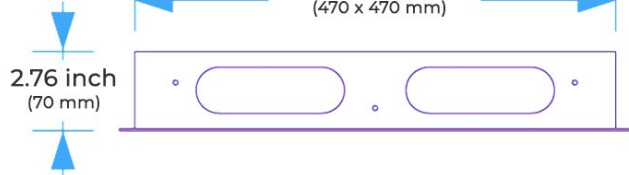

BRUSHED GOLD PHONE CONTROLLED THERMOSTATIC RECESSED CEILING MOUNT LED MUSICAL RAINFALL SHOWER SYSTEM JETTED BODY SPRAYS WITH HAND SHOWER SPECIFICATIONS

Shower Head

Shower Head 3 Functions: Waterfall, Rainfall & Mist
 Shower head size: 20 x 20 inch
 Each function run all together and separately
 Music and LED light work by electronic
 All Metal Material: Solid Brass; Stainless Steel (top showerhead, hose)
 Shower Head Mounting: Flush on ceiling
 Hand Spray Hose: 59 inch
 Water flow: 2.5 GPM ~ 5.5 GPM
 Water pressure: 0.3 MPA ~ 1 MPA
 Water pipe lines: 3/4 inch water pipes for the hot and cold water mixer inlet, the others are 1/2 inch

Product shown is only for installation display purpose

304 Stainless Steel

Water Pressure: 0.3-0.5MPA
 Shower Flow Rate: 9-25L/min

All dimensions and specifications are nominal and may vary. Use actual products for accuracy in critical situations.

Shower Mixer

Product shown is only for installation display purpose

Shower Mixer Connections

Unit: mm

Cold water Hot water Mixer water

Hand Shower

Body Jet

Thread Interface Size: G 1/2 Inch
 Type: Fixed Rotatable Type
 Installation Type: Wall Mounted
 Material: Brass
 Feature: Can rotate 360 degrees
 Flow Rate: 1.5 GPM / 5.7 LPM (each Bodyspray)