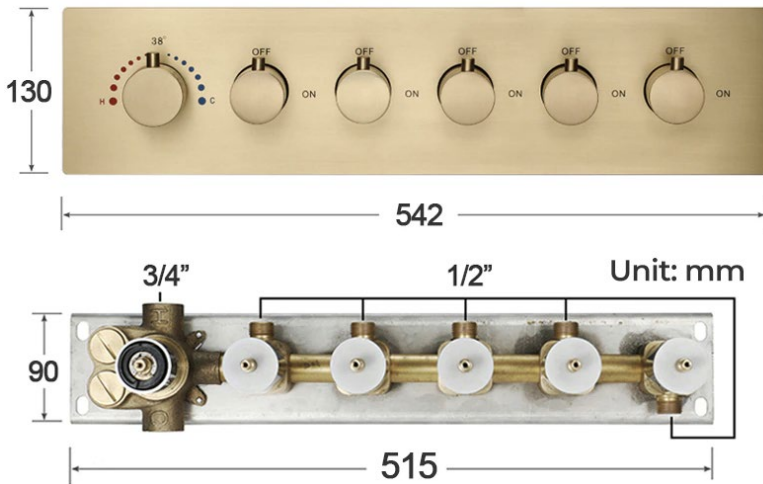

BRUSHED GOLD PHONE CONTROLLED THERMOSTATIC RECESSED CEILING MOUNT LED MUSICAL RAINFALL SHOWER SYSTEM JETTED BODY SPRAYS WITH HAND SHOWER SPECIFICATIONS

Shower Head

Shower Head 3 Functions: Waterfall, Rainfall & Mist
 Shower head size: 20 x 20 inch
 Each function run all together and separately
 Music and LED light work by electronic
 All Metal Material: Solid Brass; Stainless Steel (top showerhead, hose)
 Shower Head Mounting: Flush on ceiling
 Hand Spray Hose: 59 inch
 Water flow: 2.5 GPM ~ 5.5 GPM
 Water pressure: 0.3 MPA ~ 1 MPA
 Water pipe lines: 3/4 inch water pipes for the hot and cold water mixer inlet, the others are 1/2 inch

Product shown is only for installation display purpose

304 Stainless Steel

Water Pressure: 0.3-0.5MPA
 Shower Flow Rate: 9-25L/min

All dimensions and specifications are nominal and may vary. Use actual products for accuracy in critical situations.

Shower Mixer

Product shown is only for installation display purpose

Shower Mixer Connections

Unit: mm

Cold water Hot water Mixer water

Hand Shower

Body Jet

Thread Interface Size: G 1/2 Inch
 Type: Fixed Rotatable Type
 Installation Type: Wall Mounted
 Material: Brass
 Feature: Can rotate 360 degrees
 Flow Rate: 1.5 GPM / 5.7 LPM (each Bodyspray)