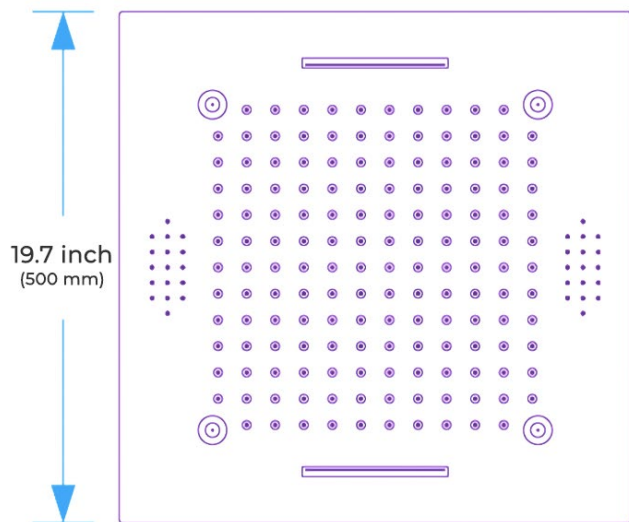

BRUSHED GOLD PHONE CONTROLLED THERMOSTATIC RECESSED CEILING MOUNT LED MUSICAL RAINFALL SHOWER SYSTEM JETTED BODY SPRAYS WITH HAND SHOWER SPECIFICATIONS

Shower Head

Shower Head 3 Functions: Waterfall, Rainfall & Mist
 Shower head size: 20 x 20 inch
 Each function run all together and separately
 Music and LED light work by electronic
 All Metal Material: Solid Brass; Stainless Steel (top showerhead, hose)
 Shower Head Mounting: Flush on ceiling
 Hand Spray Hose: 59 inch
 Water flow: 2.5 GPM ~ 5.5 GPM
 Water pressure: 0.3 MPA ~ 1 MPA
 Water pipe lines: 3/4 inch water pipes for the hot and cold water mixer inlet, the others are 1/2 inch

Product shown is only for installation display purpose

304 Stainless Steel

Water Pressure: 0.3-0.5MPA
 Shower Flow Rate: 9-25L/min

All dimensions and specifications are nominal and may vary. Use actual products for accuracy in critical situations.

Shower Mixer

Product shown is only for installation display purpose

Shower Mixer Connections

Unit: mm

Cold water Hot water Mixer water

Hand Shower

Body Jet

Thread Interface Size: G 1/2 Inch
 Type: Fixed Rotatable Type
 Installation Type: Wall Mounted
 Material: Brass
 Feature: Can rotate 360 degrees
 Flow Rate: 1.5 GPM / 5.7 LPM (each Bodyspray)