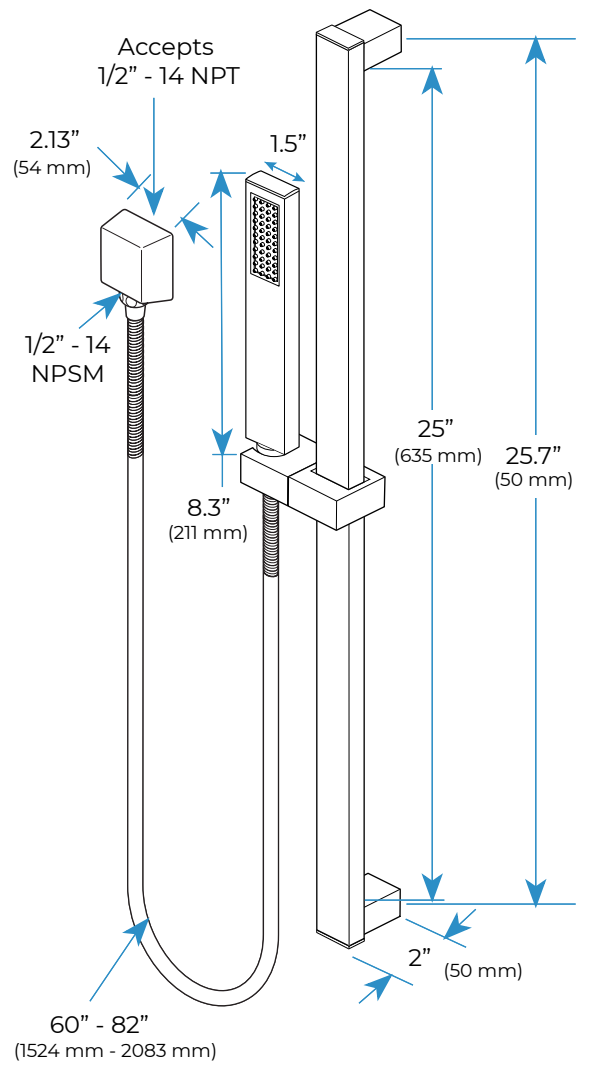

BRUSHED GOLD PHONE CONTROLLED THERMOSTATIC RECESSED CEILING MOUNT LED MUSICAL RAINFALL SHOWER SYSTEM JETTED BODY SPRAYS WITH HAND SHOWER SPECIFICATIONS

Shower Head

Shower Head 3 Functions: Waterfall, Rainfall & Mist
 Shower head size: 20 x 20 inch
 Each function run all together and separately
 Music and LED light work by electronic
 All Metal Material: Solid Brass; Stainless Steel (top showerhead, hose)
 Shower Head Mounting: Flush on ceiling
 Hand Spray Hose: 59 inch
 Water flow: 2.5 GPM ~ 5.5 GPM
 Water pressure: 0.3 MPA ~ 1 MPA
 Water pipe lines: 3/4 inch water pipes for the hot and cold water mixer inlet, the others are 1/2 inch

Product shown is only for installation display purpose

304 Stainless Steel

Water Pressure: 0.3-0.5MPA
 Shower Flow Rate: 9-25L/min

All dimensions and specifications are nominal and may vary. Use actual products for accuracy in critical situations.

Shower Mixer

Product shown is only for installation display purpose

Shower Mixer Connections

Unit: mm

Cold water Hot water Mixer water

Hand Shower

Body Jet

Thread Interface Size: G 1/2 Inch
 Type: Fixed Rotatable Type
 Installation Type: Wall Mounted
 Material: Brass
 Feature: Can rotate 360 degrees
 Flow Rate: 1.5 GPM / 5.7 LPM (each Bodyspray)