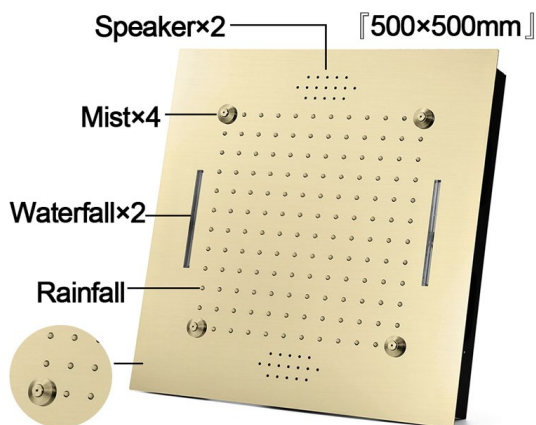

BRUSHED GOLD PHONE CONTROLLED THERMOSTATIC RECESSED CEILING MOUNT LED MUSICAL RAINFALL SHOWER SYSTEM JETTED BODY SPRAYS WITH HAND SHOWER SPECIFICATIONS

Shower Head

Shower Head 3 Functions: Waterfall, Rainfall & Mist
 Shower head size: 20 x 20 inch
 Each function run all together and separately
 Music and LED light work by electronic
 All Metal Material: Solid Brass; Stainless Steel (top showerhead, hose)
 Shower Head Mounting: Flush on ceiling
 Hand Spray Hose: 59 inch
 Water flow: 2.5 GPM ~ 5.5 GPM
 Water pressure: 0.3 MPA ~ 1 MPA
 Water pipe lines: 3/4 inch water pipes for the hot and cold water mixer inlet, the others are 1/2 inch

Product shown is only for installation display purpose

304 Stainless Steel

Water Pressure: 0.3-0.5MPA
 Shower Flow Rate: 9-25L/min

All dimensions and specifications are nominal and may vary. Use actual products for accuracy in critical situations.

Shower Mixer

Product shown is only for installation display purpose

Shower Mixer Connections

Unit: mm

Cold water Hot water Mixer water

Hand Shower

Body Jet

Thread Interface Size: G 1/2 Inch
 Type: Fixed Rotatable Type
 Installation Type: Wall Mounted
 Material: Brass
 Feature: Can rotate 360 degrees
 Flow Rate: 1.5 GPM / 5.7 LPM (each Bodyspray)