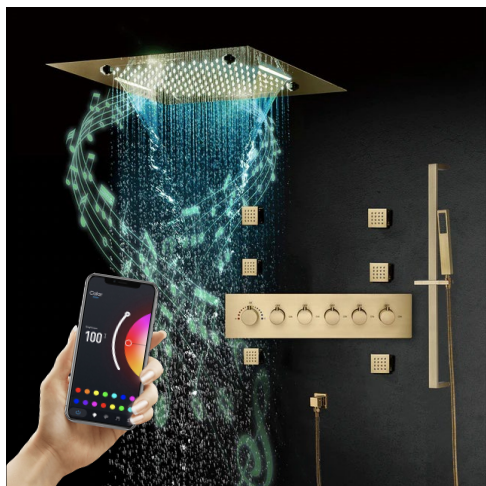

BRUSHED GOLD PHONE CONTROLLED THERMOSTATIC RECESSED CEILING MOUNT LED MUSICAL RAINFALL SHOWER SYSTEM JETTED BODY SPRAYS WITH HAND SHOWER SPECIFICATIONS

Shower Head

Shower Head 3 Functions: Waterfall, Rainfall & Mist
 Shower head size: 20 x 20 inch
 Each function run all together and separately
 Music and LED light work by electronic
 All Metal Material: Solid Brass; Stainless Steel (top showerhead, hose)
 Shower Head Mounting: Flush on ceiling
 Hand Spray Hose: 59 inch
 Water flow: 2.5 GPM ~ 5.5 GPM
 Water pressure: 0.3 MPA ~ 1 MPA
 Water pipe lines: 3/4 inch water pipes for the hot and cold water mixer inlet, the others are 1/2 inch

Product shown is only for installation display purpose

304 Stainless Steel

Water Pressure: 0.3-0.5MPA
 Shower Flow Rate: 9-25L/min

All dimensions and specifications are nominal and may vary. Use actual products for accuracy in critical situations.

Shower Mixer

Product shown is only for installation display purpose

Shower Mixer Connections

Unit: mm

Cold water Hot water Mixer water

Hand Shower

Body Jet

Thread Interface Size: G 1/2 Inch
 Type: Fixed Rotatable Type
 Installation Type: Wall Mounted
 Material: Brass
 Feature: Can rotate 360 degrees
 Flow Rate: 1.5 GPM / 5.7 LPM (each Bodyspray)